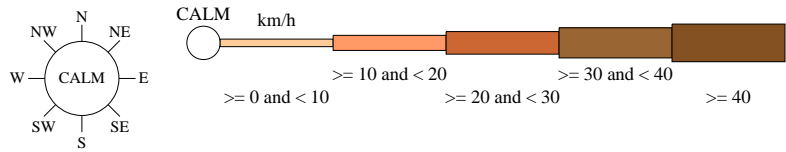

Rose of Wind direction versus Wind speed in km/h (01 Jan 1897 to 31 Oct 1953)

Custom times selected, refer to attached note for details

BROOME POST OFFICE

Site No: 003002 • Opened Jan 1889 • Closed Dec 1953 • Latitude: -17.95° • Longitude: 122.25° • Elevation 19m

An asterisk (*) indicates that calm is less than 0.5%.
Other important info about this analysis is available in the accompanying notes.

3 pm Sep
1606 Total Observations

Calm 1%