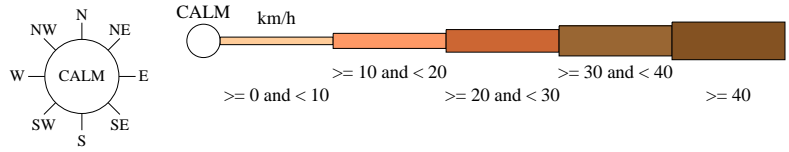

Rose of Wind direction versus Wind speed in km/h (01 Jan 1897 to 31 Oct 1953)

Custom times selected, refer to attached note for details

BROOME POST OFFICE

Site No: 003002 • Opened Jan 1889 • Closed Dec 1953 • Latitude: -17.95° • Longitude: 122.25° • Elevation 19m

An asterisk (*) indicates that calm is less than 0.5%.
Other important info about this analysis is available in the accompanying notes.

9 am
19450 Total Observations

Calm 5%