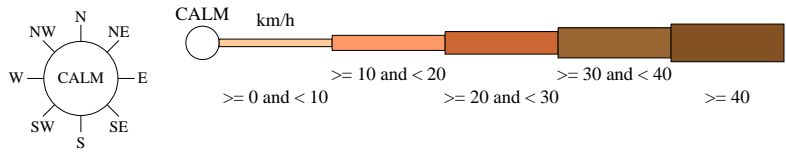

Rose of Wind direction versus Wind speed in km/h (01 Jan 1964 to 27 Jun 1997)

Custom times selected, refer to attached note for details

DERBY POST OFFICE

Site No: 003007 • Opened Jan 1882 • Closed Jul 1997 • Latitude: -17.3044° • Longitude: 123.6292° • Elevation 8m

An asterisk (*) indicates that calm is less than 0.5%.

Other important info about this analysis is available in the accompanying notes.