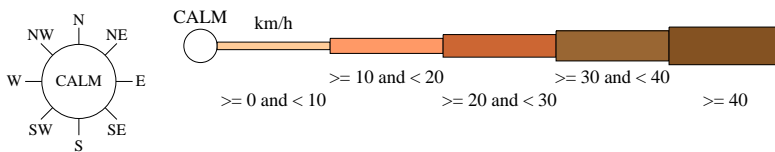

Rose of Wind direction versus Wind speed in km/h (01 Jan 1964 to 27 Jun 1997)

Custom times selected, refer to attached note for details

DERBY POST OFFICE

Site No: 003007 • Opened Jan 1882 • Closed Jul 1997 • Latitude: -17.3044° • Longitude: 123.6292° • Elevation 8m

An asterisk (*) indicates that calm is less than 0.5%.

Other important info about this analysis is available in the accompanying notes.

3 pm Aug
687 Total Observations

Calm 2%