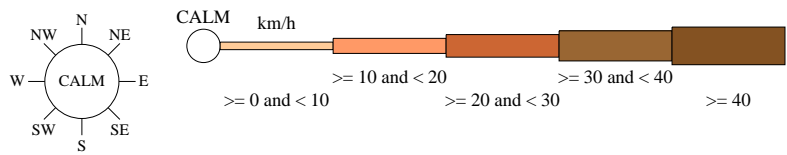

Rose of Wind direction versus Wind speed in km/h (01 Jan 1964 to 27 Jun 1997)

Custom times selected, refer to attached note for details

DERBY POST OFFICE

Site No: 003007 • Opened Jan 1882 • Closed Jul 1997 • Latitude: -17.3044° • Longitude: 123.6292° • Elevation 8m

An asterisk (*) indicates that calm is less than 0.5%.

Other important info about this analysis is available in the accompanying notes.

3 pm Feb
685 Total Observations

Calm 6%