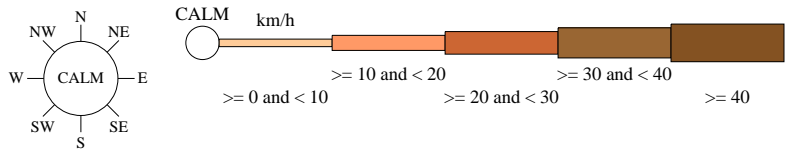

Rose of Wind direction versus Wind speed in km/h (01 Jan 1964 to 27 Jun 1997)

Custom times selected, refer to attached note for details

DERBY POST OFFICE

Site No: 003007 • Opened Jan 1882 • Closed Jul 1997 • Latitude: -17.3044° • Longitude: 123.6292° • Elevation 8m

An asterisk (*) indicates that calm is less than 0.5%.

Other important info about this analysis is available in the accompanying notes.

3 pm Sep
659 Total Observations

Calm 2%