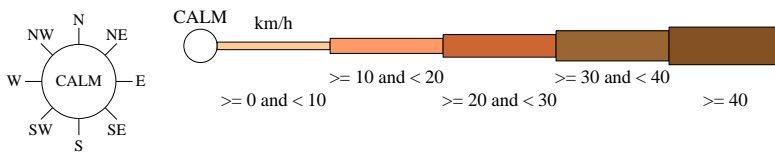

Rose of Wind direction versus Wind speed in km/h (01 Jan 1964 to 27 Jun 1997)

Custom times selected, refer to attached note for details

DERBY POST OFFICE

Site No: 003007 • Opened Jan 1882 • Closed Jul 1997 • Latitude: -17.3044° • Longitude: 123.6292° • Elevation 8m

An asterisk (*) indicates that calm is less than 0.5%.

Other important info about this analysis is available in the accompanying notes.

9 am May
761 Total Observations

Calm 13%