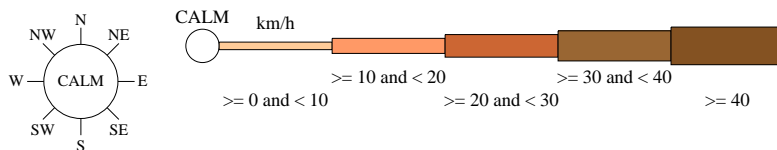

Rose of Wind direction versus Wind speed in km/h (02 Jan 1957 to 08 Aug 2019)

Custom times selected, refer to attached note for details

BIDYADANGA

Site No: 003030 • Opened Jan 1891 • Still Open • Latitude: -18.6844° • Longitude: 121.7803° • Elevation 11m

An asterisk (*) indicates that calm is less than 0.5%.

Other important info about this analysis is available in the accompanying notes.

3 pm Jun
1655 Total Observations

Calm 6%