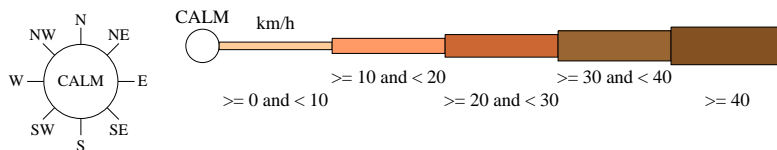

Rose of Wind direction versus Wind speed in km/h (02 Jan 1957 to 12 Aug 2021)

Custom times selected, refer to attached note for details

BIDYADANGA

Site No: 003030 • Opened Jan 1891 • Still Open • Latitude: -18.6844° • Longitude: 121.7803° • Elevation 11m

An asterisk (*) indicates that calm is less than 0.5%.
Other important info about this analysis is available in the accompanying notes.

9 am Jan
1914 Total Observations

Calm 11%