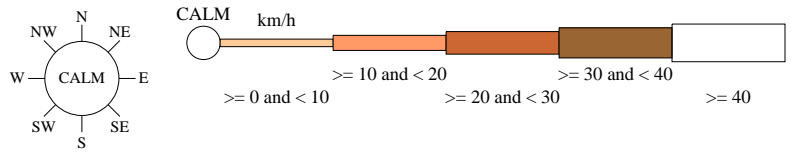

Rose of Wind direction versus Wind speed in km/h (01 Nov 1993 to 06 Jul 2018)

Custom times selected, refer to attached note for details

PARDOO STATION

Site No: 004028 • Opened Jan 1904 • Still Open • Latitude: -20.1078° • Longitude: 119.5811° • Elevation 9m

An asterisk (*) indicates that calm is less than 0.5%.
Other important info about this analysis is available in the accompanying notes.

3 pm Apr
590 Total Observations

Calm 6%