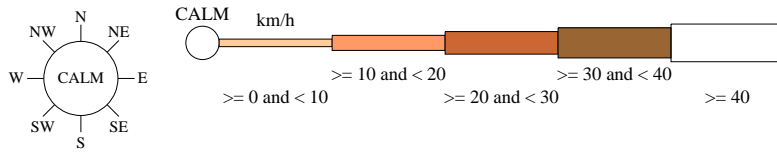

Rose of Wind direction versus Wind speed in km/h (01 Nov 1993 to 06 Jul 2018)

Custom times selected, refer to attached note for details

PARDOO STATION

Site No: 004028 • Opened Jan 1904 • Still Open • Latitude: -20.1078° • Longitude: 119.5811° • Elevation 9m

An asterisk (*) indicates that calm is less than 0.5%.

Other important info about this analysis is available in the accompanying notes.

3 pm Jul
623 Total Observations

Calm 5%