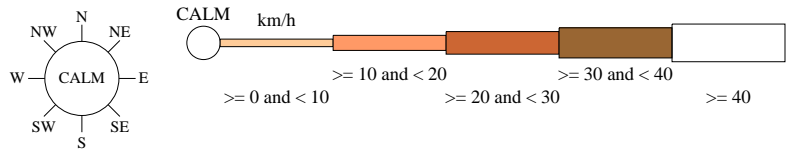

Rose of Wind direction versus Wind speed in km/h (01 Nov 1993 to 06 Jul 2018)

Custom times selected, refer to attached note for details

PARDOO STATION

Site No: 004028 • Opened Jan 1904 • Still Open • Latitude: -20.1078° • Longitude: 119.5811° • Elevation 9m

An asterisk (*) indicates that calm is less than 0.5%.

Other important info about this analysis is available in the accompanying notes.

9 am Feb
645 Total Observations

Calm 25%