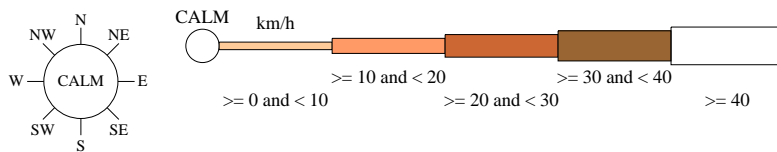

Rose of Wind direction versus Wind speed in km/h (01 Nov 1993 to 06 Jul 2018)

Custom times selected, refer to attached note for details

PARDOO STATION

Site No: 004028 • Opened Jan 1904 • Still Open • Latitude: -20.1078° • Longitude: 119.5811° • Elevation 9m

An asterisk (*) indicates that calm is less than 0.5%.
Other important info about this analysis is available in the accompanying notes.

9 am Jan
679 Total Observations

Calm 16%