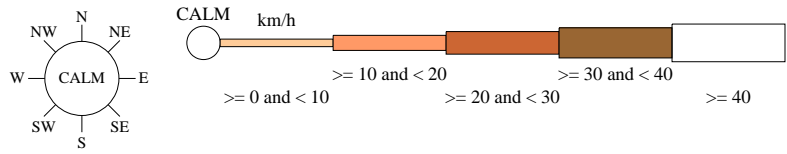

Rose of Wind direction versus Wind speed in km/h (01 Nov 1993 to 06 Jul 2018)

Custom times selected, refer to attached note for details

PARDOO STATION

Site No: 004028 • Opened Jan 1904 • Still Open • Latitude: -20.1078° • Longitude: 119.5811° • Elevation 9m

An asterisk (*) indicates that calm is less than 0.5%.
Other important info about this analysis is available in the accompanying notes.

9 am Mar
710 Total Observations

Calm 23%