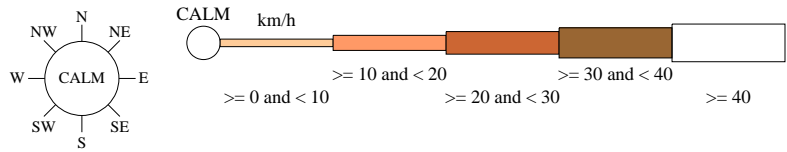

Rose of Wind direction versus Wind speed in km/h (01 Nov 1993 to 06 Jul 2018)

Custom times selected, refer to attached note for details

PARDOO STATION

Site No: 004028 • Opened Jan 1904 • Still Open • Latitude: -20.1078° • Longitude: 119.5811° • Elevation 9m

An asterisk (*) indicates that calm is less than 0.5%.

Other important info about this analysis is available in the accompanying notes.

9 am Nov
680 Total Observations

Calm 14%