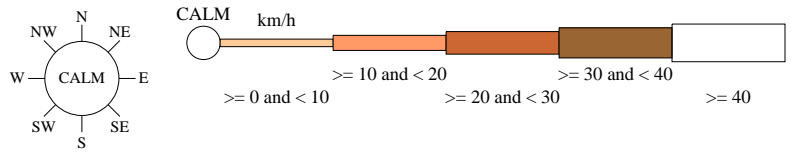

Rose of Wind direction versus Wind speed in km/h (01 Jan 1957 to 10 Jan 2015)

Custom times selected, refer to attached note for details

ROEBOURNE

Site No: 004035 • Opened Jan 1887 • Still Open • Latitude: -20.7767° • Longitude: 117.1456° • Elevation 12m

An asterisk (*) indicates that calm is less than 0.5%.
Other important info about this analysis is available in the accompanying notes.

3 pm Apr
1676 Total Observations

Calm 4%