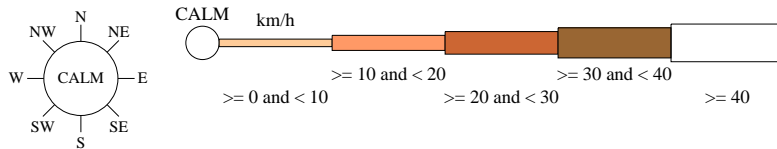

# Rose of Wind direction versus Wind speed in km/h (01 Jan 1957 to 10 Jan 2015)

Custom times selected, refer to attached note for details

## ROEBOURNE

Site No: 004035 • Opened Jan 1887 • Still Open • Latitude: -20.7767° • Longitude: 117.1456° • Elevation 12m

An asterisk (\*) indicates that calm is less than 0.5%.

Other important info about this analysis is available in the accompanying notes.