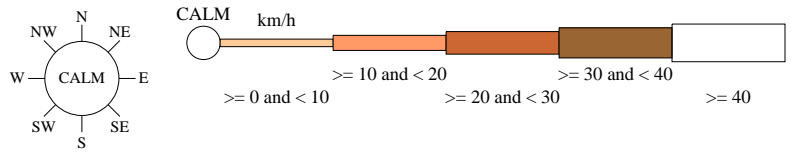

Rose of Wind direction versus Wind speed in km/h (01 Jan 1957 to 10 Jan 2015)

Custom times selected, refer to attached note for details

ROEBOURNE

Site No: 004035 • Opened Jan 1887 • Still Open • Latitude: -20.7767° • Longitude: 117.1456° • Elevation 12m

An asterisk (*) indicates that calm is less than 0.5%.
Other important info about this analysis is available in the accompanying notes.

9 am Dec
1736 Total Observations

Calm 12%