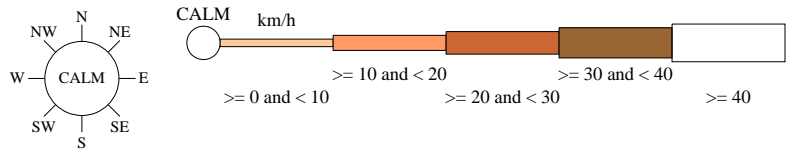

Rose of Wind direction versus Wind speed in km/h (01 Jan 1957 to 10 Jan 2015)

Custom times selected, refer to attached note for details

ROEBOURNE

Site No: 004035 • Opened Jan 1887 • Still Open • Latitude: -20.7767° • Longitude: 117.1456° • Elevation 12m

An asterisk (*) indicates that calm is less than 0.5%.
Other important info about this analysis is available in the accompanying notes.

9 am Jul
1743 Total Observations

Calm 16%