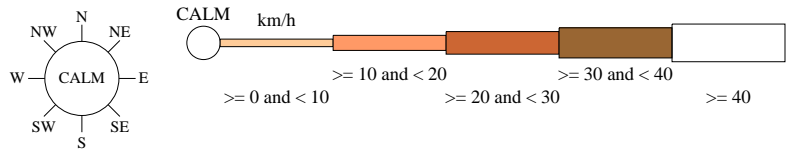

# Rose of Wind direction versus Wind speed in km/h (01 Jan 1957 to 10 Jan 2015)

Custom times selected, refer to attached note for details

## ROEBOURNE

Site No: 004035 • Opened Jan 1887 • Still Open • Latitude: -20.7767° • Longitude: 117.1456° • Elevation 12m

An asterisk (\*) indicates that calm is less than 0.5%.

Other important info about this analysis is available in the accompanying notes.