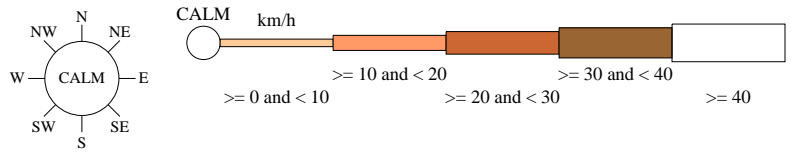

# Rose of Wind direction versus Wind speed in km/h (01 Jan 1957 to 10 Jan 2015)

Custom times selected, refer to attached note for details

## ROEBOURNE

Site No: 004035 • Opened Jan 1887 • Still Open • Latitude: -20.7767° • Longitude: 117.1456° • Elevation 12m

An asterisk (\*) indicates that calm is less than 0.5%.  
Other important info about this analysis is available in the accompanying notes.