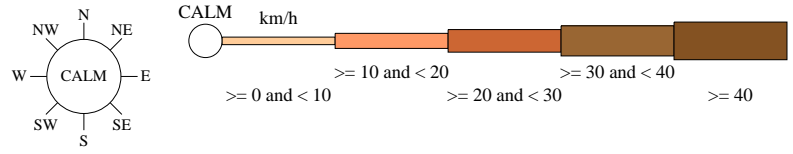

Rose of Wind direction versus Wind speed in km/h (24 Dec 1990 to 31 Aug 2001)

Custom times selected, refer to attached note for details

DAMPIER PORT

Site No: 004097 • Opened Jul 1991 • Closed Sep 2001 • Latitude: -20.6175° • Longitude: 116.7517° • Elevation 48m

An asterisk (*) indicates that calm is less than 0.5%.

Other important info about this analysis is available in the accompanying notes.

3 pm May
270 Total Observations

Calm *