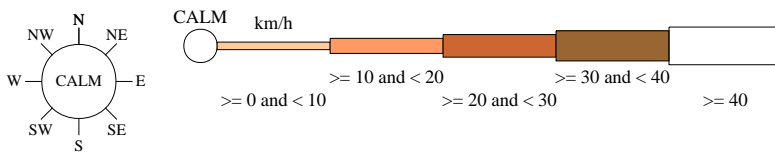

Rose of Wind direction versus Wind speed in km/h (10 Jan 1945 to 30 Sep 2010)

Custom times selected, refer to attached note for details

CARNARVON AIRPORT

Site No: 006011 • Opened Jan 1945 • Still Open • Latitude: -24.8878° • Longitude: 113.67° • Elevation 4m

An asterisk (*) indicates that calm is less than 0.5%.
Other important info about this analysis is available in the accompanying notes.

3 pm Sep
1938 Total Observations

Calm *