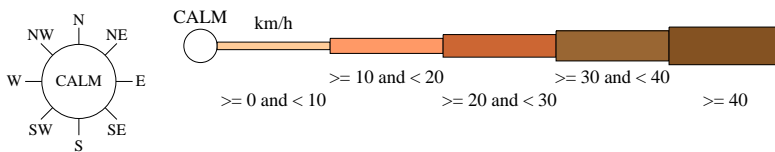

Rose of Wind direction versus Wind speed in km/h (10 Jan 1945 to 10 Aug 2024)

Custom times selected, refer to attached note for details

CARNARVON AIRPORT

Site No: 006011 • Opened Jan 1945 • Still Open • Latitude: -24.8878° • Longitude: 113.67° • Elevation 4m

An asterisk (*) indicates that calm is less than 0.5%.
Other important info about this analysis is available in the accompanying notes.

9 am Sep
2358 Total Observations

Calm 2%