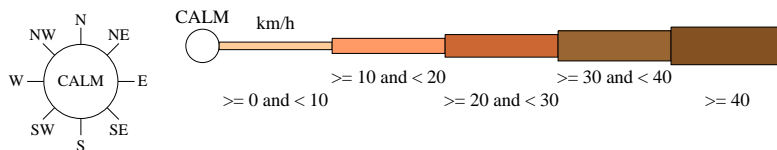

Rose of Wind direction versus Wind speed in km/h (08 Jan 1962 to 11 Aug 2021)

Custom times selected, refer to attached note for details

GASCOYNE JUNCTION

Site No: 006022 • Opened Jan 1907 • Still Open • Latitude: -25.0544° • Longitude: 115.21° • Elevation 144m

An asterisk (*) indicates that calm is less than 0.5%.
Other important info about this analysis is available in the accompanying notes.

9 am Dec
1049 Total Observations

Calm 9%