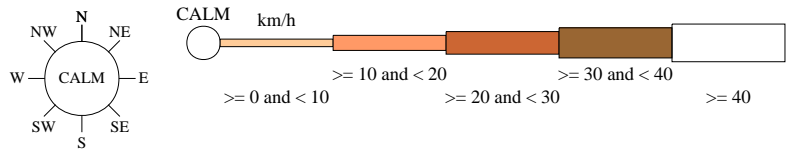

Rose of Wind direction versus Wind speed in km/h (01 Jan 1907 to 31 Aug 1950)

Custom times selected, refer to attached note for details

CARNARVON POST OFFICE

Site No: 006062 • Opened Jan 1883 • Closed Dec 1951 • Latitude: -24.9° • Longitude: 113.65° • Elevation 4.m

An asterisk (*) indicates that calm is less than 0.5%.
Other important info about this analysis is available in the accompanying notes.

3 pm Sep
1281 Total Observations

Calm *