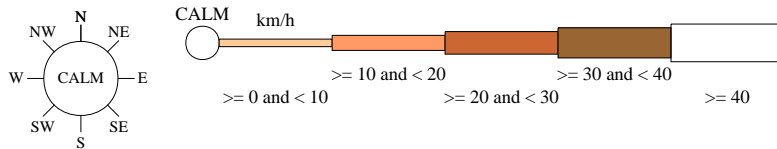

Rose of Wind direction versus Wind speed in km/h (01 Jan 1907 to 31 Aug 1950)

Custom times selected, refer to attached note for details

CARNARVON POST OFFICE

Site No: 006062 • Opened Jan 1883 • Closed Dec 1951 • Latitude: -24.9° • Longitude: 113.65° • Elevation 4.m

An asterisk (*) indicates that calm is less than 0.5%.
Other important info about this analysis is available in the accompanying notes.

9 am
15448 Total Observations

Calm 3%