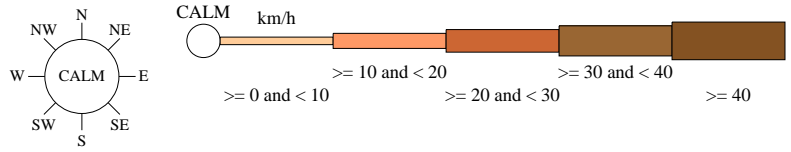

Rose of Wind direction versus Wind speed in km/h (10 Sep 1993 to 11 Aug 2023)

Custom times selected, refer to attached note for details

SWANBOURNE

Site No: 009215 • Opened Nov 1985 • Still Open • Latitude: -31.956° • Longitude: 115.7619° • Elevation 40.9m

An asterisk (*) indicates that calm is less than 0.5%.

Other important info about this analysis is available in the accompanying notes.

3 pm Dec
914 Total Observations

Calm *