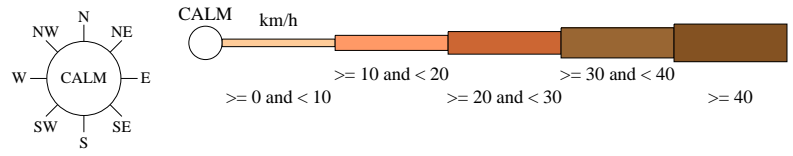

Rose of Wind direction versus Wind speed in km/h (10 Sep 1993 to 11 Aug 2023)

Custom times selected, refer to attached note for details

SWANBOURNE

Site No: 009215 • Opened Nov 1985 • Still Open • Latitude: -31.956° • Longitude: 115.7619° • Elevation 40.9m

An asterisk (*) indicates that calm is less than 0.5%.

Other important info about this analysis is available in the accompanying notes.

3 pm Jul
923 Total Observations

Calm *