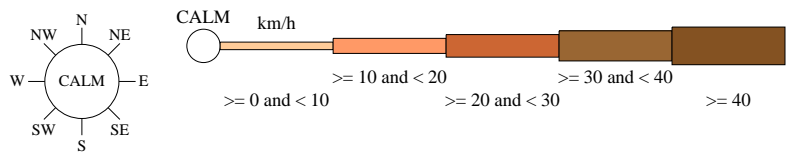

Rose of Wind direction versus Wind speed in km/h (01 Jan 1965 to 11 Jun 1985)

Custom times selected, refer to attached note for details

BUNBURY POST OFFICE

Site No: 009514 • Opened Jan 1877 • Closed Jun 1985 • Latitude: -33.3267° • Longitude: 115.63° • Elevation 4m

An asterisk (*) indicates that calm is less than 0.5%.

Other important info about this analysis is available in the accompanying notes.

3 pm Nov
574 Total Observations

Calm 1%