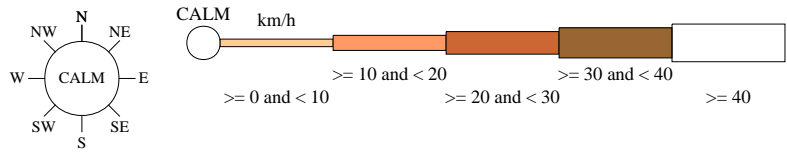

Rose of Wind direction versus Wind speed in km/h (01 Jan 1907 to 28 Jun 1969)

Custom times selected, refer to attached note for details

ESPERANCE POST OFFICE

Site No: 009541 • Opened Jan 1883 • Closed Dec 1969 • Latitude: -33.85° • Longitude: 121.8833° • Elevation 4m

An asterisk (*) indicates that calm is less than 0.5%.

Other important info about this analysis is available in the accompanying notes.

3 pm
21926 Total Observations

Calm 2%