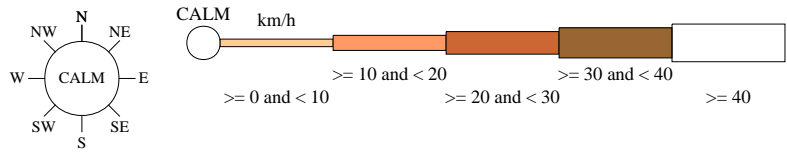

Rose of Wind direction versus Wind speed in km/h (01 Jan 1907 to 28 Jun 1969)

Custom times selected, refer to attached note for details

ESPERANCE POST OFFICE

Site No: 009541 • Opened Jan 1883 • Closed Dec 1969 • Latitude: -33.85° • Longitude: 121.8833° • Elevation 4m

An asterisk (*) indicates that calm is less than 0.5%.

Other important info about this analysis is available in the accompanying notes.

3 pm Apr
1853 Total Observations

Calm 3%