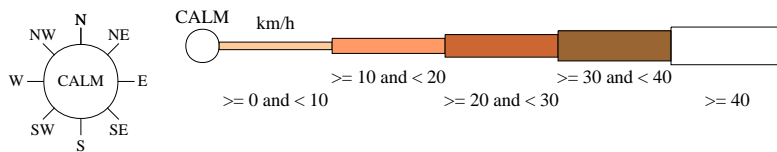

Rose of Wind direction versus Wind speed in km/h (01 Jan 1907 to 28 Jun 1969)

Custom times selected, refer to attached note for details

ESPERANCE POST OFFICE

Site No: 009541 • Opened Jan 1883 • Closed Dec 1969 • Latitude: -33.85° • Longitude: 121.8833° • Elevation 4m

An asterisk (*) indicates that calm is less than 0.5%.

Other important info about this analysis is available in the accompanying notes.

3 pm Apr
1853 Total Observations

Calm 3%