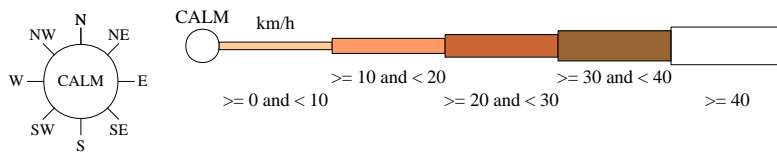

# Rose of Wind direction versus Wind speed in km/h (01 Jan 1907 to 28 Jun 1969)

Custom times selected, refer to attached note for details

## ESPERANCE POST OFFICE

Site No: 009541 • Opened Jan 1883 • Closed Dec 1969 • Latitude: -33.85° • Longitude: 121.8833° • Elevation 4m

An asterisk (\*) indicates that calm is less than 0.5%.

Other important info about this analysis is available in the accompanying notes.