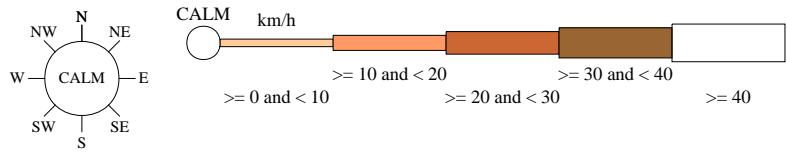

Rose of Wind direction versus Wind speed in km/h (01 Jan 1907 to 28 Jun 1969)

Custom times selected, refer to attached note for details

ESPERANCE POST OFFICE

Site No: 009541 • Opened Jan 1883 • Closed Dec 1969 • Latitude: -33.85° • Longitude: 121.8833° • Elevation 4m

An asterisk (*) indicates that calm is less than 0.5%.

Other important info about this analysis is available in the accompanying notes.

3 pm Dec
1842 Total Observations

Calm 1%