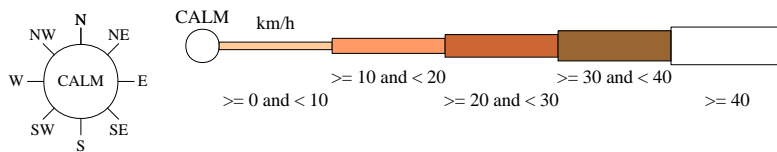

Rose of Wind direction versus Wind speed in km/h (01 Jan 1907 to 28 Jun 1969)

Custom times selected, refer to attached note for details

ESPERANCE POST OFFICE

Site No: 009541 • Opened Jan 1883 • Closed Dec 1969 • Latitude: -33.85° • Longitude: 121.8833° • Elevation 4m

An asterisk (*) indicates that calm is less than 0.5%.

Other important info about this analysis is available in the accompanying notes.

3 pm Feb
1663 Total Observations

Calm 1%