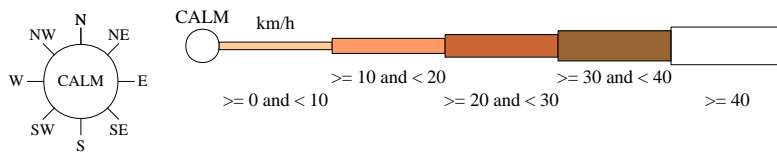

Rose of Wind direction versus Wind speed in km/h (01 Jan 1907 to 28 Jun 1969)

Custom times selected, refer to attached note for details

ESPERANCE POST OFFICE

Site No: 009541 • Opened Jan 1883 • Closed Dec 1969 • Latitude: -33.85° • Longitude: 121.8833° • Elevation 4m

An asterisk (*) indicates that calm is less than 0.5%.

Other important info about this analysis is available in the accompanying notes.

3 pm Jun
1843 Total Observations

Calm 4%