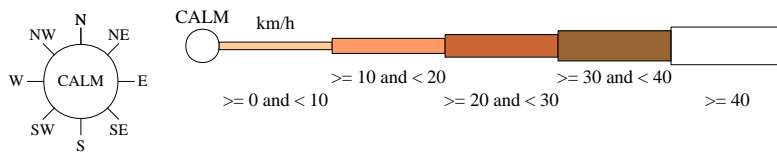

Rose of Wind direction versus Wind speed in km/h (01 Jan 1907 to 28 Jun 1969)

Custom times selected, refer to attached note for details

ESPERANCE POST OFFICE

Site No: 009541 • Opened Jan 1883 • Closed Dec 1969 • Latitude: -33.85° • Longitude: 121.8833° • Elevation 4m

An asterisk (*) indicates that calm is less than 0.5%.

Other important info about this analysis is available in the accompanying notes.

3 pm Mar
1826 Total Observations

Calm 1%