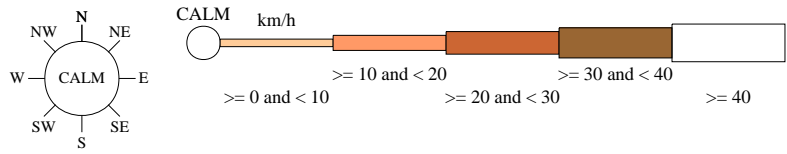

Rose of Wind direction versus Wind speed in km/h (01 Jan 1907 to 28 Jun 1969)

Custom times selected, refer to attached note for details

ESPERANCE POST OFFICE

Site No: 009541 • Opened Jan 1883 • Closed Dec 1969 • Latitude: -33.85° • Longitude: 121.8833° • Elevation 4m

An asterisk (*) indicates that calm is less than 0.5%.

Other important info about this analysis is available in the accompanying notes.

3 pm Nov
1803 Total Observations

Calm 1%