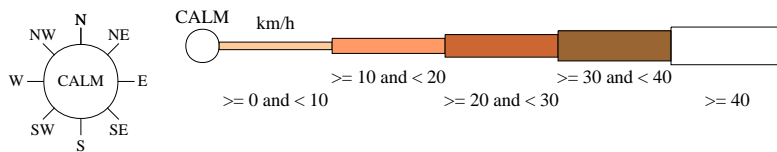

Rose of Wind direction versus Wind speed in km/h (01 Jan 1907 to 28 Jun 1969)

Custom times selected, refer to attached note for details

ESPERANCE POST OFFICE

Site No: 009541 • Opened Jan 1883 • Closed Dec 1969 • Latitude: -33.85° • Longitude: 121.8833° • Elevation 4m

An asterisk (*) indicates that calm is less than 0.5%.

Other important info about this analysis is available in the accompanying notes.

3 pm Nov
1803 Total Observations

Calm 1%