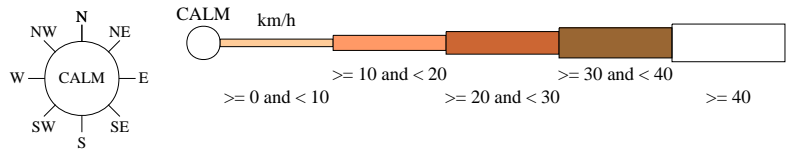

Rose of Wind direction versus Wind speed in km/h (01 Jan 1907 to 28 Jun 1969)

Custom times selected, refer to attached note for details

ESPERANCE POST OFFICE

Site No: 009541 • Opened Jan 1883 • Closed Dec 1969 • Latitude: -33.85° • Longitude: 121.8833° • Elevation 4m

An asterisk (*) indicates that calm is less than 0.5%.

Other important info about this analysis is available in the accompanying notes.

3 pm Oct
1834 Total Observations

Calm 2%