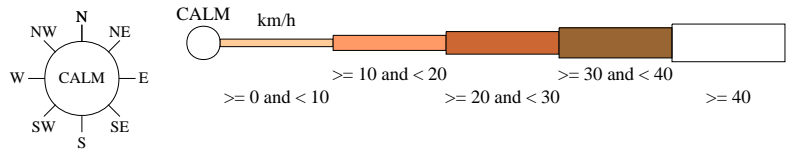

Rose of Wind direction versus Wind speed in km/h (01 Jan 1907 to 28 Jun 1969)

Custom times selected, refer to attached note for details

ESPERANCE POST OFFICE

Site No: 009541 • Opened Jan 1883 • Closed Dec 1969 • Latitude: -33.85° • Longitude: 121.8833° • Elevation 4m

An asterisk (*) indicates that calm is less than 0.5%.

Other important info about this analysis is available in the accompanying notes.

3 pm Sep
1804 Total Observations

Calm 1%