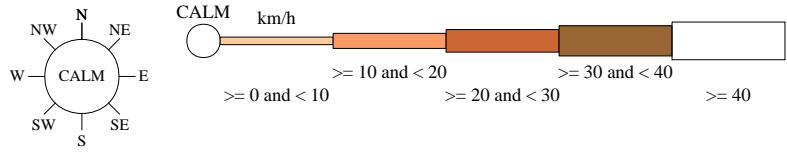

Rose of Wind direction versus Wind speed in km/h (01 Jan 1907 to 28 Jun 1969)

Custom times selected, refer to attached note for details

ESPERANCE POST OFFICE

Site No: 009541 • Opened Jan 1883 • Closed Dec 1969 • Latitude: -33.85° • Longitude: 121.8833° • Elevation 4m

An asterisk (*) indicates that calm is less than 0.5%.

Other important info about this analysis is available in the accompanying notes.

9 am
22058 Total Observations

Calm 4%