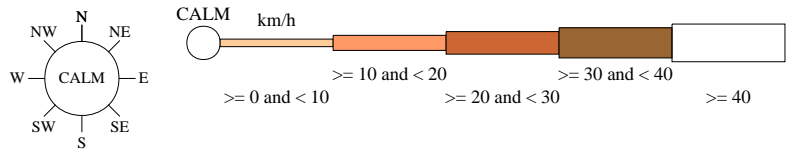

# Rose of Wind direction versus Wind speed in km/h (01 Jan 1907 to 28 Jun 1969)

Custom times selected, refer to attached note for details

## ESPERANCE POST OFFICE

Site No: 009541 • Opened Jan 1883 • Closed Dec 1969 • Latitude: -33.85° • Longitude: 121.8833° • Elevation 4m

An asterisk (\*) indicates that calm is less than 0.5%.  
Other important info about this analysis is available in the accompanying notes.