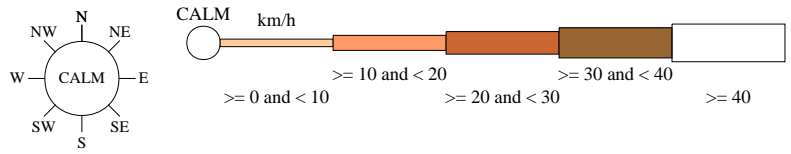

Rose of Wind direction versus Wind speed in km/h (01 Jan 1907 to 28 Jun 1969)

Custom times selected, refer to attached note for details

ESPERANCE POST OFFICE

Site No: 009541 • Opened Jan 1883 • Closed Dec 1969 • Latitude: -33.85° • Longitude: 121.8833° • Elevation 4m

An asterisk (*) indicates that calm is less than 0.5%.

Other important info about this analysis is available in the accompanying notes.

9 am Apr
1835 Total Observations

Calm 6%