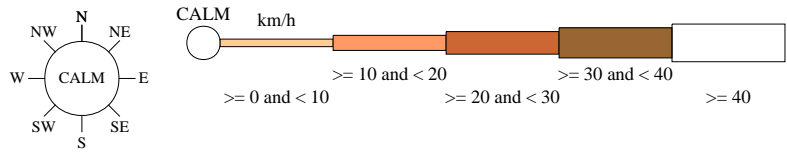

Rose of Wind direction versus Wind speed in km/h (01 Jan 1907 to 28 Jun 1969)

Custom times selected, refer to attached note for details

ESPERANCE POST OFFICE

Site No: 009541 • Opened Jan 1883 • Closed Dec 1969 • Latitude: -33.85° • Longitude: 121.8833° • Elevation 4m

An asterisk (*) indicates that calm is less than 0.5%.

Other important info about this analysis is available in the accompanying notes.

9 am Aug
1893 Total Observations

Calm 3%