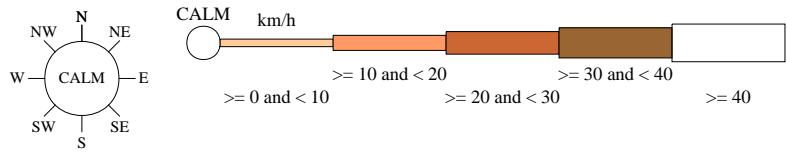

Rose of Wind direction versus Wind speed in km/h (01 Jan 1907 to 28 Jun 1969)

Custom times selected, refer to attached note for details

ESPERANCE POST OFFICE

Site No: 009541 • Opened Jan 1883 • Closed Dec 1969 • Latitude: -33.85° • Longitude: 121.8833° • Elevation 4m

An asterisk (*) indicates that calm is less than 0.5%.

Other important info about this analysis is available in the accompanying notes.

9 am Jul
1898 Total Observations

Calm 4%