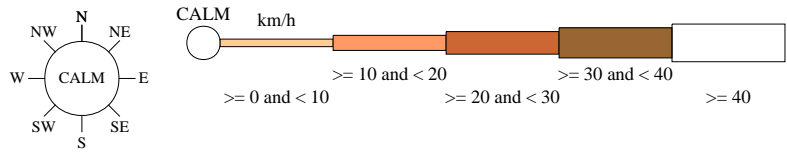

Rose of Wind direction versus Wind speed in km/h (01 Jan 1907 to 28 Jun 1969)

Custom times selected, refer to attached note for details

ESPERANCE POST OFFICE

Site No: 009541 • Opened Jan 1883 • Closed Dec 1969 • Latitude: -33.85° • Longitude: 121.8833° • Elevation 4m

An asterisk (*) indicates that calm is less than 0.5%.

Other important info about this analysis is available in the accompanying notes.

9 am Jun
1847 Total Observations

Calm 5%