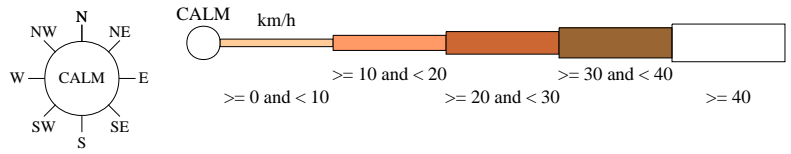

Rose of Wind direction versus Wind speed in km/h (01 Jan 1907 to 28 Jun 1969)

Custom times selected, refer to attached note for details

ESPERANCE POST OFFICE

Site No: 009541 • Opened Jan 1883 • Closed Dec 1969 • Latitude: -33.85° • Longitude: 121.8833° • Elevation 4m

An asterisk (*) indicates that calm is less than 0.5%.
Other important info about this analysis is available in the accompanying notes.

9 am Nov
1801 Total Observations

Calm 3%