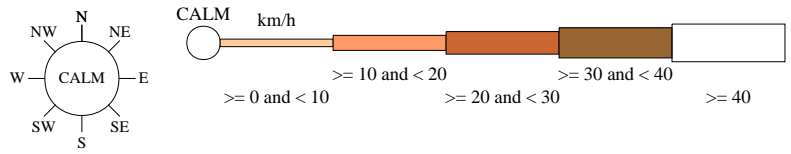

Rose of Wind direction versus Wind speed in km/h (01 Jan 1907 to 28 Jun 1969)

Custom times selected, refer to attached note for details

ESPERANCE POST OFFICE

Site No: 009541 • Opened Jan 1883 • Closed Dec 1969 • Latitude: -33.85° • Longitude: 121.8833° • Elevation 4m

An asterisk (*) indicates that calm is less than 0.5%.

Other important info about this analysis is available in the accompanying notes.

9 am Oct
1854 Total Observations

Calm 4%