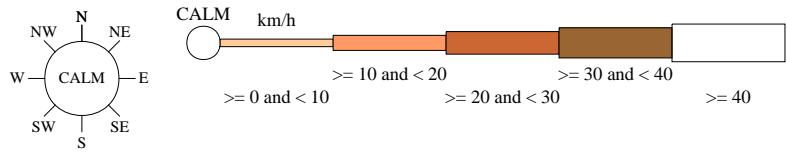

# Rose of Wind direction versus Wind speed in km/h (01 Jan 1907 to 28 Jun 1969)

Custom times selected, refer to attached note for details

## ESPERANCE POST OFFICE

Site No: 009541 • Opened Jan 1883 • Closed Dec 1969 • Latitude: -33.85° • Longitude: 121.8833° • Elevation 4m

An asterisk (\*) indicates that calm is less than 0.5%.

Other important info about this analysis is available in the accompanying notes.