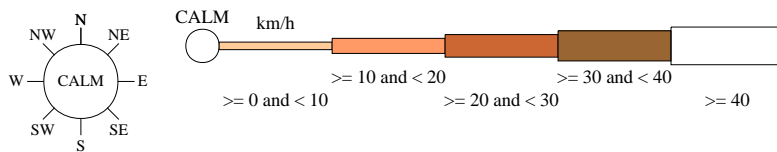

# Rose of Wind direction versus Wind speed in km/h (01 Jan 1957 to 30 Sep 2010)

Custom times selected, refer to attached note for details

## PEMBERTON

Site No: 009592 • Opened Jan 1941 • Still Open • Latitude: -34.4478° • Longitude: 116.0433° • Elevation 174m

An asterisk (\*) indicates that calm is less than 0.5%.

Other important info about this analysis is available in the accompanying notes.