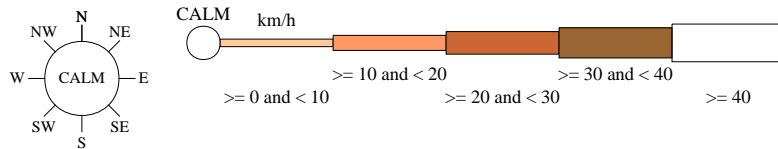

Rose of Wind direction versus Wind speed in km/h (01 Jan 1957 to 30 Sep 2010)

Custom times selected, refer to attached note for details

PEMBERTON

Site No: 009592 • Opened Jan 1941 • Still Open • Latitude: -34.4478° • Longitude: 116.0433° • Elevation 174m

An asterisk (*) indicates that calm is less than 0.5%.

Other important info about this analysis is available in the accompanying notes.

9 am Sep
1490 Total Observations

Calm 5%