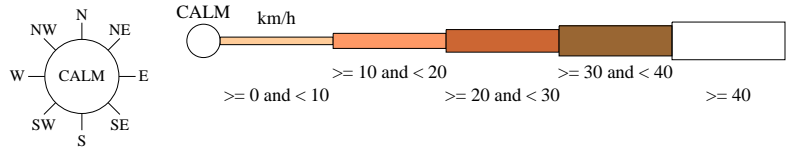

Rose of Wind direction versus Wind speed in km/h (02 Jan 1957 to 12 May 1996)

Custom times selected, refer to attached note for details

YORK POST OFFICE

Site No: 010144 • Opened Jan 1877 • Closed May 1996 • Latitude: -31.8836° • Longitude: 116.7581° • Elevation 174m

An asterisk (*) indicates that calm is less than 0.5%.

Other important info about this analysis is available in the accompanying notes.

3 pm Dec
1051 Total Observations

Calm 25%