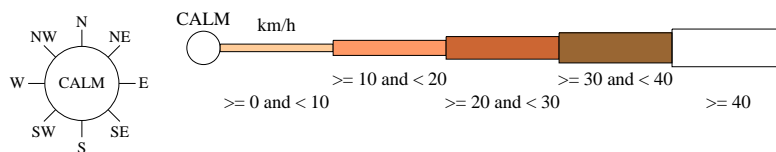

Rose of Wind direction versus Wind speed in km/h (02 Jan 1957 to 12 May 1996)

Custom times selected, refer to attached note for details

YORK POST OFFICE

Site No: 010144 • Opened Jan 1877 • Closed May 1996 • Latitude: -31.8836° • Longitude: 116.7581° • Elevation 174m

An asterisk (*) indicates that calm is less than 0.5%.

Other important info about this analysis is available in the accompanying notes.

3 pm May
1053 Total Observations

Calm 34%